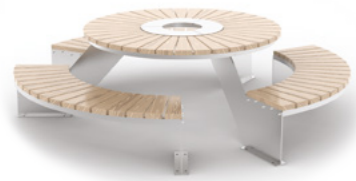

SIMPLE
outdoor table
13.024

SHARP
outdoor table
13.001

BUS
outdoor table
13.020

1 SIMPLE TABLE 13.024

2 SIMPLE BENCH 02.424
PRODUCT ON PAGE 26

#streetfurniture

TRAVETTO
outdoor table
13.007

BERGEN
outdoor table
13.015

FLEX
outdoor table
13.018

1 **TRAVETTO BENCH** 02.407
PRODUCT ON PAGE 13

2 **TRAVETTO TABLE** 13.007

DOMINO
outdoor picnic table
13.440

MARS
outdoor picnic table
13.500

1 MARS PICNIC TABLE 13.500

INFORMATION BOARDS