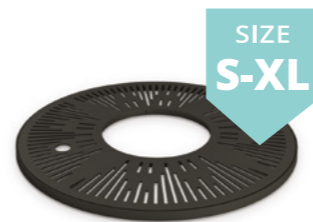

#streetfurniture

VERDE
tree guard
11.020

SIZE
S-XL

ACERO
tree grille
11.062

SIZE
S-XL

MOZAIKA
tree grille
11.053

1 ACERO TREE GRILLE 11.062
PRODUCT ON PAGE 109

MUSIC
tree grille
11.064