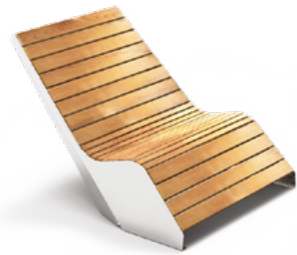

DUO
lounger for two people
02.052