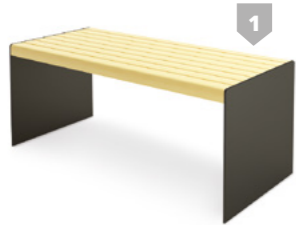

TABLES

Outdoor tables, picnic tables

The solid construction, using high quality materials and the modern designs, ensure that our tables stand the test of time.

The range also includes picnic sets, for example the Domino Picnic Table, which can be used in playgrounds or parks.

1 AMICUS TABLE 13.033.1

2 AMICUS CHAIR 02.633.1
PRODUCT ON PAGE 26

#streetfurniture

AMICUS
outdoor table
13.033.1

AMICUS
outdoor table
13.033

FLASH
outdoor table
13.025

SKAŁA
outdoor table
13.083

TRISTAD
outdoor table
13.022

SIMPLE
outdoor table
13.024

SHARP
outdoor table
13.001

BUS
outdoor table
13.020

1 SIMPLE TABLE 13.024

2 SIMPLE BENCH 02.424
PRODUCT ON PAGE 26

#streetfurniture

TRAVETTO
outdoor table
13.007

BERGEN
outdoor table
13.015