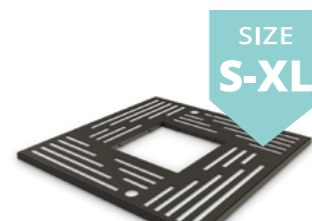

AKANT
tree grille
11.061

PLATE
tree grille
11.040

ROSETTE
tree grille
11.063

NEPTUN
tree grille
11.051

NEPTUN
tree grille
11.052

GIRO
tree grille
11.065

RUSTICA
tree grille
11.050

PRODUCT LINES