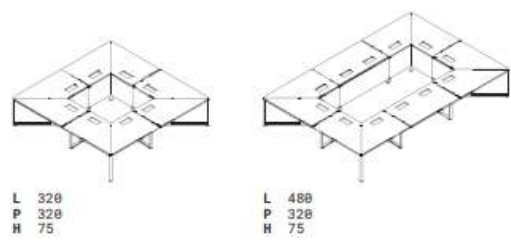

Ø 120
H 71,8

Cassettiere e mobili di servizio
Pedestals and service units | Caissons et meubles de service

L 48,6
P 51,3
H 60

L 73,7
P 51,3
H 60

L 93,7
P 51,3
H 60

L 124,6
P 51,3
H 60

L 148,3
P 45,3
H 61,4

Elementi componibili
Modular units | Meubles modulaires

Meeting tables in different formats that can be combined in a number of ways up to large compositions. The reduction of supporting elements and the slender legs add lightness and stability to each composition, allowing perfect use on all sides.

In large compositions, optimal wiring is available in all positions, thanks to linear top access openings and large Wire Managers for upward wiring.

Tavoli riunione
Meeting tables | Tables de réunion

Versatile desks for executive and operational offices and meeting rooms. The aluminium frame, the flush-mounted top and the rounded edges define a new style.

L 200,7 / 220,7 / 240,7
P 100,7
H 72,9

Bench
Bench | Bench

L 120,7 / 140,7 / 160,7 / 180,7
P 165,9
H 72,9

L 240,7 / 280,7 / 320,7 / 360,7
P 165,9
H 72,9

Cassettiere e mobili
Pedestals and cabinets | Caissons et meubles