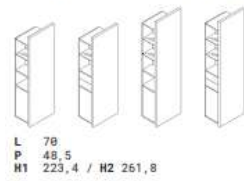

Contentori totem
Totem cabinets | Meubles Totem