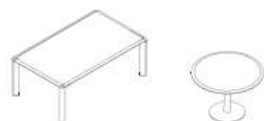

Elementi componibili
Modular units | Meubles modulaires

L 92,7 / 182,6 / 227,5 / 272,4
P 46,8
H 14

P 46,8
H 45 / 90 / 135 / 180

L 45
P 46,3
H 45

L 90
P 46,3
H 45

In this collection aluminium and wood interact to reach the right stylistic balance and satisfy users with the most diverse functional preferences.

Scrivanie direzionali
Executive desks | Bureaux de direction

LxP 180 x 90
LxP 200 x 180 / 218 x 180
H 75

L 180
P 62,5
H 75

L 140
P 80
H 75

Tavoli riunione
Meeting tables | Tables de réunion

L 200 / 260
P 120
H 75

Ø 120
H 71,8

Cassettiere e mobili di servizio
Pedestals and service units | Caissons et meubles de service

L 48,6
P 51,3
H 60

L 73,7
P 51,3
H 60

L 93,7
P 51,3
H 60

L 124,6
P 51,3
H 60

L 148,3
P 45,3
H 61,4

Elementi componibili
Modular units | Meubles modulaires

LxP 138,6 x 47,9
LxP 183,6 x 47,9
H1 90 / H2 135 / H3 180

L 45
P 46,3
H 45

L 90
P 46,3
H 45

Versatile and rational, Delta is the new Las Mobili system, equipped with all the necessary elements for remarkable but absolutely functional office furniture. Desks and extensions, tables for meeting rooms, coffee tables, cabinets and panelling: a complete range of solutions to fulfil furniture needs of absolutely any space, however small.