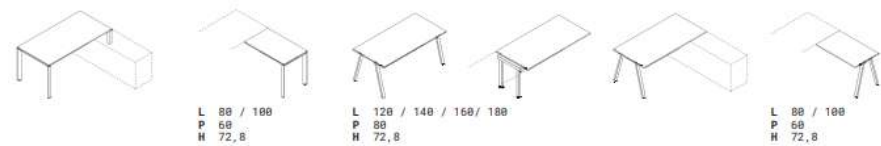

Tavoli riunione
Meeting tables | Tables de réunion

L 120,7
P 120,7
H 72,9

LxP 120,7 x 120,7
LxP 160,7 x 160,7
H 72,9

L 200,7
P 120,7
H 72,9

L 240,7
P 120,7
H 72,9

L 180,7
P 90,7
H 105

The service furniture perfectly meets its structural function, creating interesting games of surfaces and volumes. In addition to perfect storage, this collection ensures adequate wiring of each workstation.

Scrivanie direzionali
Executive desks | Bureaux de direction

Scrivanie operative
Operative desks | Bureaux operatifs

Bench
Bench | Benches

Mobili di servizio e porta-cpu
Service units and cpu-holder | Meubles de service et support UC

Tavoli riunione
Meeting tables | Tables de réunion

Single panel partitions. Separators in various heights designed to shield each workstation and to accommodate painted metal accessories to support everyday work.