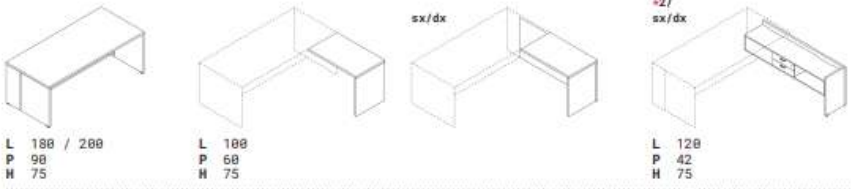

Scrivanie direzionali
Executive desks | Bureaux de direction

LxP 180 x 90
LxP 200 x 180 / 218 x 180
H 75

L 180
P 62,5
H 75

L 140
P 80
H 75

Tavoli riunione
Meeting tables | Tables de réunion

L 200 / 260
P 120
H 75

Ø 120
H 71,8

Cassettiere e mobili di servizio
Pedestals and service units | Caissons et meubles de service

L 48,6
P 51,3
H 60

L 73,7
P 51,3
H 60

L 93,7
P 51,3
H 60

L 124,6
P 51,3
H 60

L 148,3
P 45,3
H 61,4

Elementi componibili
Modular units | Meubles modulaires

LxP 138,6 x 47,9
LxP 183,6 x 47,9
H1 90 / H2 135 / H3 180

L 45
P 46,3
H 45

L 90
P 46,3
H 45

Versatile and rational, Delta is the new Las Mobili system, equipped with all the necessary elements for remarkable but absolutely functional office furniture. Desks and extensions, tables for meeting rooms, coffee tables, cabinets and panelling: a complete range of solutions to fulfil furniture needs of absolutely any space, however small.

Scrivanie direzionali
Executive desks | Bureaux de direction

Tavoli riunione
Meeting tables | Tables de réunion

Mobili
Cabinets | Meubles

Executive desk entirely made of wood, with or without extension, characterised by neat and precise lines. A sequence of 35-mm panels the meet but do not touch one another. A thin vertical cut that strongly defines the sides.