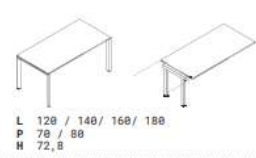

Scrivanie operative
Operative desks | Bureaux operatifs