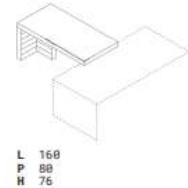

Scrivanie direzionali
Executive desks | Bureaux de direction