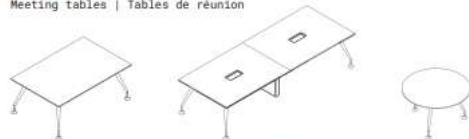

Tavoli da salotto e riunione
Coffee and meeting tables | Tables de salon et de réunion

Contentori totem
Totem cabinets | Meubles Totem

Mobili sospesi e spalla verticale
Suspended cabinets and vertical panel | Meubles suspendus et panneau vertical

The lightness of the 45-degree junction between the worktop and the side panel characterises this desk and enhances the quality of details.

Scrivanie direzionali
Executive desks | Bureaux de direction

Tavoli riunione
Meeting tables | Tables de réunion

Cassettiere e mobili di servizio
Pedestals and service units | Caissons et meubles de service

Mobili monolitici
Monolith cabinets | Meubles monolithes

An executive collection with a modern and elegant touch, clearly identifiable through the cone-shaped metal legs, the well balanced materials and the graphic style of the storage units.

Scrivanie direzionali
Executive desks | Bureaux de direction

L 180 / 200 / 220
P 90
H 74

L 100
P 65
H 74

Tavoli riunione
Meeting tables | Tables de réunion

L 200
P 120
H 74

L 280 / 320 / 380
P 120
H 74

Ø 120
H 74