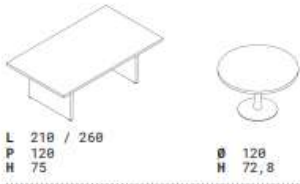

Scrivanie direzionali
Executive desks | Bureaux de direction

LxP 180 x 90
LxP 200 x 180 / 218 x 180
H 75

L 180
P 62,5
H 75

L 140
P 80
H 75

Tavoli riunione
Meeting tables | Tables de réunion

L 200 / 260
P 120
H 75

Ø 120
H 71,8

Cassettiere e mobili di servizio
Pedestals and service units | Caissons et meubles de service

L 48,6
P 51,3
H 60

L 73,7
P 51,3
H 60

L 93,7
P 51,3
H 60

L 124,6
P 51,3
H 60

L 148,3
P 45,3
H 61,4

Elementi componibili
Modular units | Meubles modulaires

LxP 138,6 x 47,9
LxP 183,6 x 47,9
H1 90 / H2 135 / H3 180

L 45
P 46,3
H 45

L 90
P 46,3
H 45

Versatile and rational, Delta is the new Las Mobili system, equipped with all the necessary elements for remarkable but absolutely functional office furniture. Desks and extensions, tables for meeting rooms, coffee tables, cabinets and panelling: a complete range of solutions to fulfil furniture needs of absolutely any space, however small.

Scrivanie direzionali
Executive desks | Bureaux de direction

Tavoli riunione
Meeting tables | Tables de réunion

Mobili
Cabinets | Meubles

Executive desk entirely made of wood, with or without extension, characterised by neat and precise lines. A sequence of 35-mm panels the meet but do not touch one another. A thin vertical cut that strongly defines the sides.