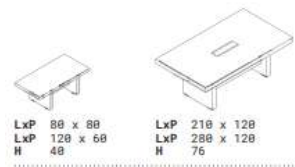

Tavoli da salotto e riunione
Coffee and meeting tables | Tables de salon et de réunion