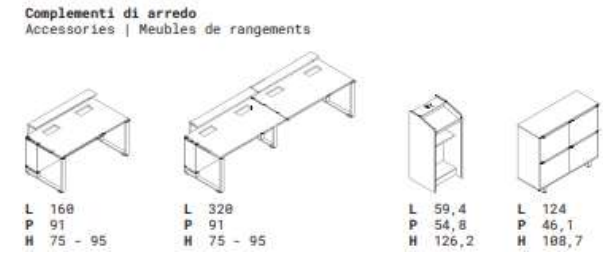

Ø 120
H 71,8

Cassettiere e mobili di servizio
Pedestals and service units | Caissons et meubles de service

L 48,6
P 51,3
H 60

L 73,7
P 51,3
H 60

L 93,7
P 51,3
H 60

L 124,6
P 51,3
H 60

L 148,3
P 45,3
H 61,4

Elementi componibili
Modular units | Meubles modulaires

Meeting tables in different formats that can be combined in a number of ways up to large compositions. The reduction of supporting elements and the slender legs add lightness and stability to each composition, allowing perfect use on all sides.

In large compositions, optimal wiring is available in all positions, thanks to linear top access openings and large Wire Managers for upward wiring.

Tavoli riunione
Meeting tables | Tables de réunion

Versatile desks for executive and operational offices and meeting rooms. The aluminium frame, the flush-mounted top and the rounded edges define a new style.

L 200,7 / 220,7 / 240,7
P 100,7
H 72,9

Bench
Bench | Bench

L 120,7 / 140,7 / 160,7 / 180,7
P 165,9
H 72,9

L 240,7 / 280,7 / 320,7 / 360,7
P 165,9
H 72,9

Cassettiere e mobili
Pedestals and cabinets | Caissons et meubles