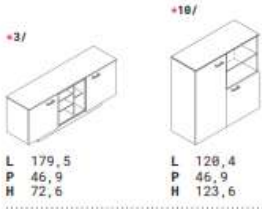

Mobili
Cabinets | Meubles

Executive desk entirely made of wood, with or without extension, characterised by neat and precise lines. A sequence of 35-mm panels the meet but do not touch one another. A thin vertical cut that strongly defines the sides.