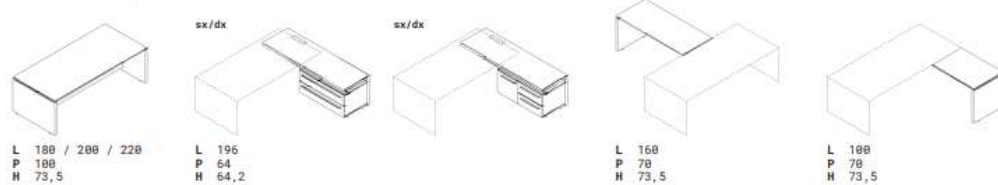

The lightness of the 45-degree junction between the worktop and the side panel characterises this desk and enhances the quality of details.

Scrivanie direzionali
Executive desks | Bureaux de direction

Tavoli riunione
Meeting tables | Tables de réunion

Scrivanie direzionali
Executive desks | Bureaux de direction

L 180 / 200 / 220
P 90
H 74

L 100
P 65
H 74

Tavoli riunione
Meeting tables | Tables de réunion

L 200
P 120
H 74

L 280 / 320 / 380
P 120
H 74

Ø 120
H 74