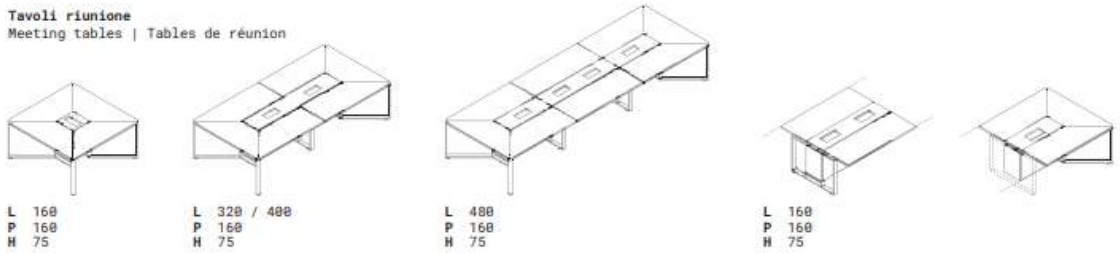

Meeting tables in different formats that can be combined in a number of ways up to large compositions. The reduction of supporting elements and the slender legs add lightness and stability to each composition, allowing perfect use on all sides.

In large compositions, optimal wiring is available in all positions, thanks to linear top access openings and large Wire Managers for upward wiring.

Tavoli riunione
Meeting tables | Tables de réunion

Versatile desks for executive and operational offices and meeting rooms. The aluminium frame, the flush-mounted top and the rounded edges define a new style.