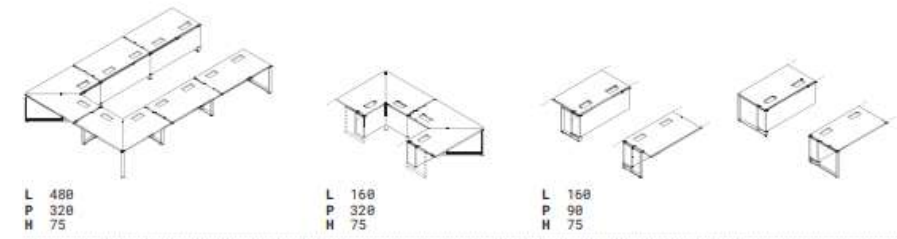

Scrivanie direzionali
Executive desks | Bureaux de direction

Tavoli riunione
Meeting tables | Tables de réunion

Mobili
Cabinets | Meubles

Executive desk entirely made of wood, with or without extension, characterised by neat and precise lines. A sequence of 35-mm panels the meet but do not touch one another. A thin vertical cut that strongly defines the sides.

Meeting tables in different formats that can be combined in a number of ways up to large compositions. The reduction of supporting elements and the slender legs add lightness and stability to each composition, allowing perfect use on all sides.

In large compositions, optimal wiring is available in all positions, thanks to linear top access openings and large Wire Managers for upward wiring.

Tavoli riunione
Meeting tables | Tables de réunion

Versatile desks for executive and operational offices and meeting rooms. The aluminium frame, the flush-mounted top and the rounded edges define a new style.