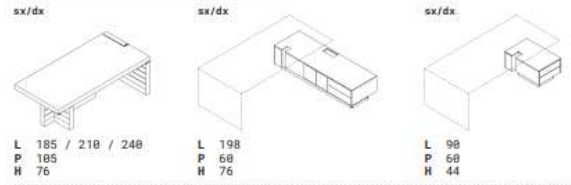

Scrivanie direzionali
Executive desks | Bureaux de direction