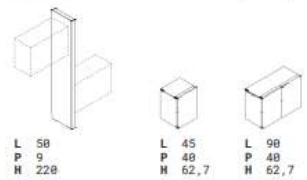

Mobili sospesi e spalla verticale
Suspended cabinets and vertical panel | Meubles suspendus et panneau vertical