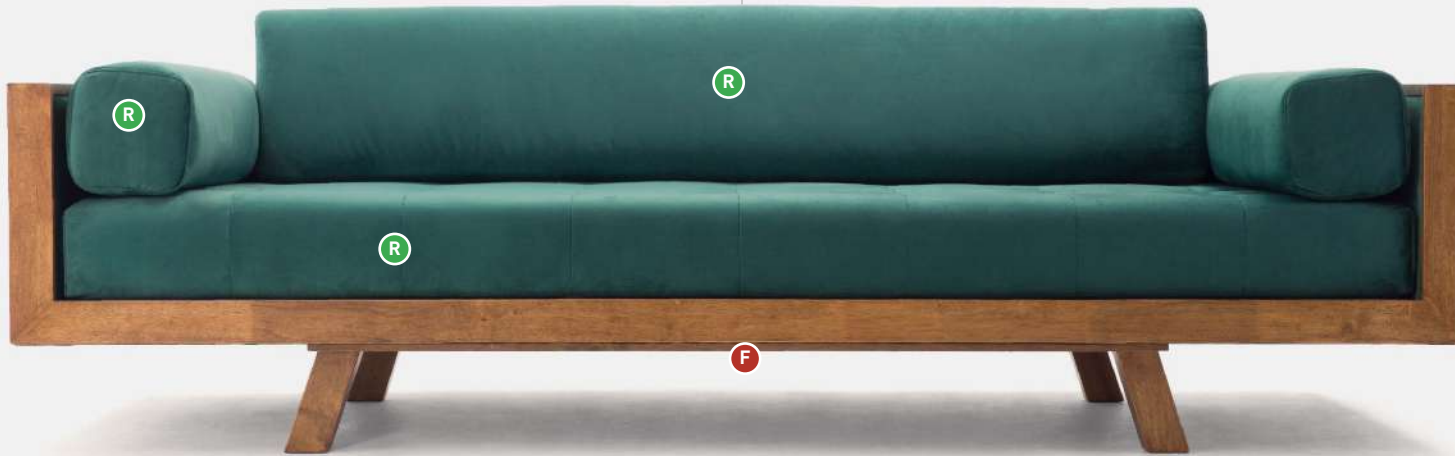

Variety of Colours
& Textures Fabric

3 seater
S1919C1

1919 Holo Sofa Set

R REMOVEABLE
F FIXED

SKU	Product Name	Photo Product Colour / Customisable Parts	Features & Materials
S1919A1	1 Seater	Frame Fabric : 8889-18	High Density Sponge Kapur Wood Rubberwood
S1919B1	2 Seater	Backrest & Seat & Arm Cushion Fabric : 8889-18	
S1919C1	3 Seater	Medium Pillow Fabric : -	
		Long Pillow Fabric : -	
		Wood / Leg Colour : Oak