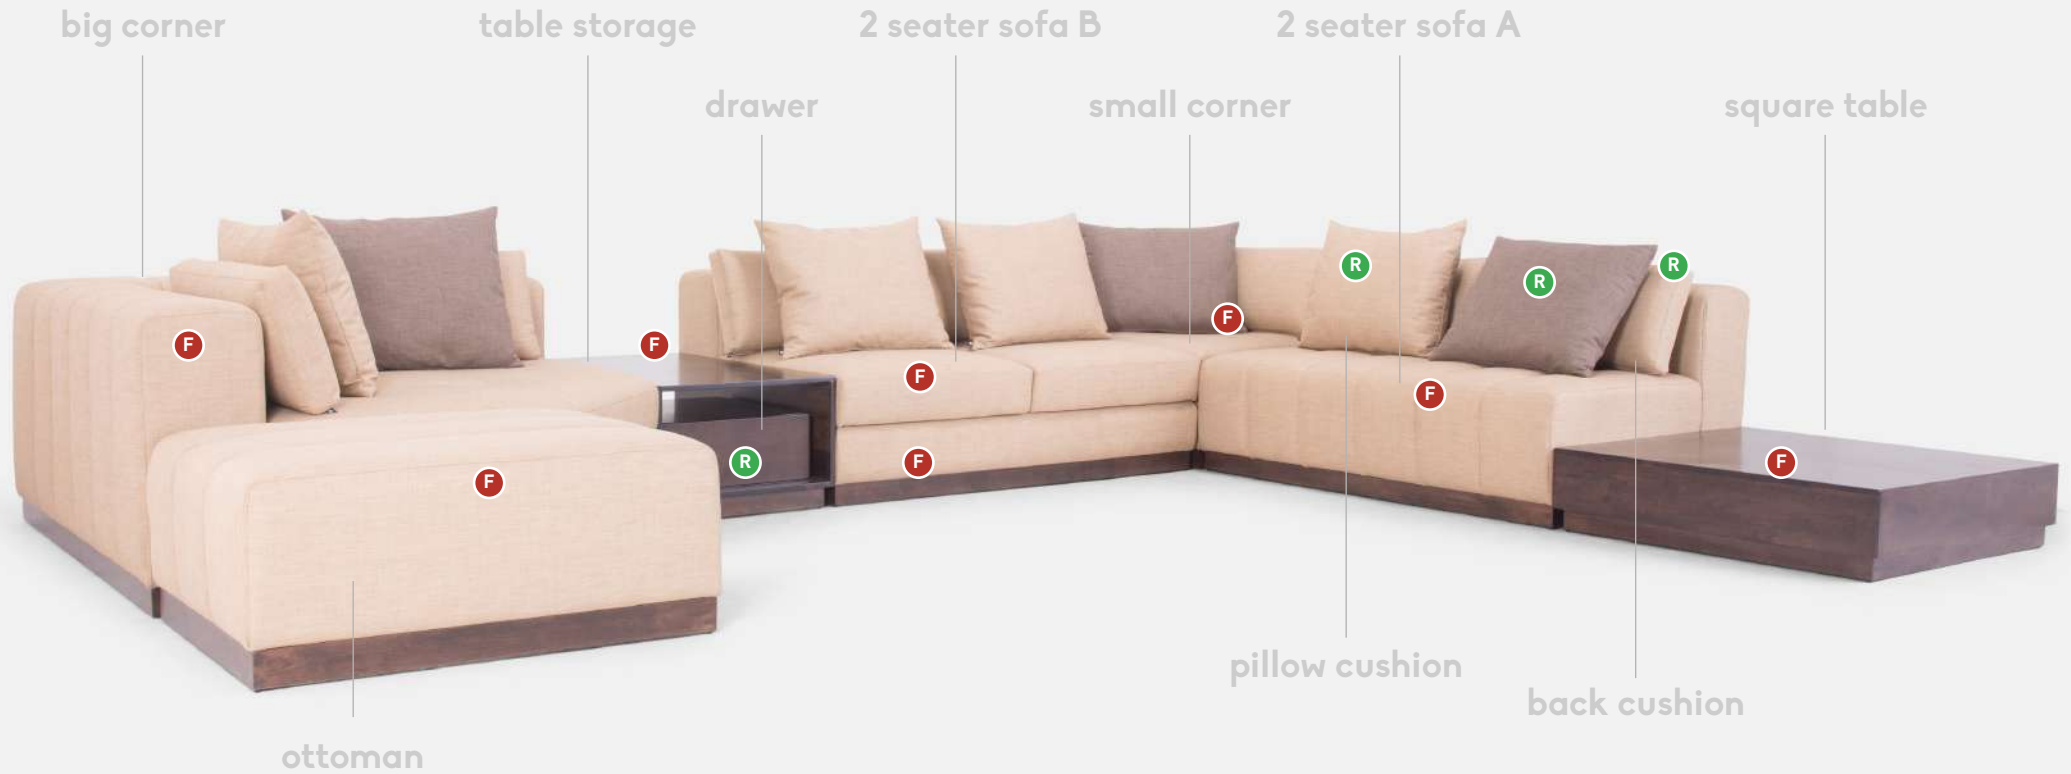

Variety of Colours
& Textures Fabric

2008 Rhanos Sectional Sofa Set

R REMOVEABLE
F FIXED

SKU	Product Name	SKU	Product Name	Photo Product Colour / Customisable Parts	Features & Materials
S2008B6A	2 Seater Armless Combined Cushion (A)	A2008A	Stool / Ottoman	Frame Fabric : 128-8	High Density Sponge Kapur Wood Inner Frame Rubberwood Outer Frame Zig Zag Spring
S2008B6B	2 Seater Armless Separated Cushion (B)	T2008BA	Square Side Table	Back Cushion Fabric : 128-8	
S2008F6L	Big Corner	T2008BB	Storage Side Table	Pillow Cushion Fabric : 128-8 / 128-11	
S2008F6S	Small Corner	D2008C	Drawer	Wood / Leg Colour : Dark Brown