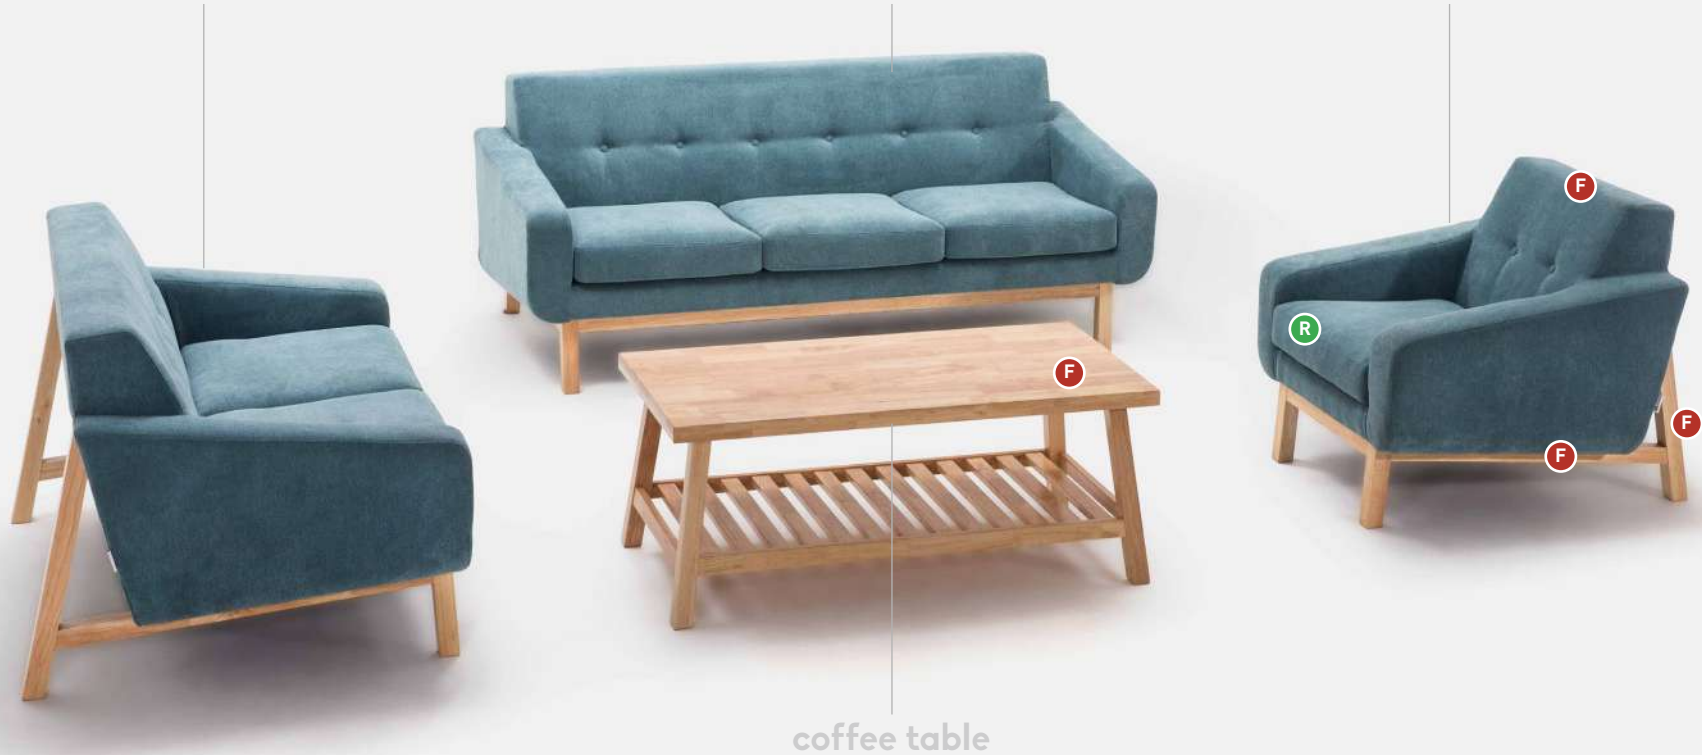

Variety of Colours
& Textures Fabric

2 seater

3 seater

1 seater

coffee table

1618 Rorie Sofa Set

R REMOVEABLE

F FIXED

SKU	Product Name	Photo Product Colour / Customisable Parts		Features & Materials	
S1618A1	1 Seater Sofa	Frame Fabric	: 128-11	Button	: 128-11
S1618B1	2 Seater Sofa	Seat Cushion Fabric	: 128-11	Wood / Leg Colour	: Natural
S1618C1	3 Seater Sofa	Small Pillow Fabric	: -		
T1618A	Coffee Table				

High Density Sponge
Kapur Wood Inner Frame
Rubberwood Outer Frame
Zig Zag Spring