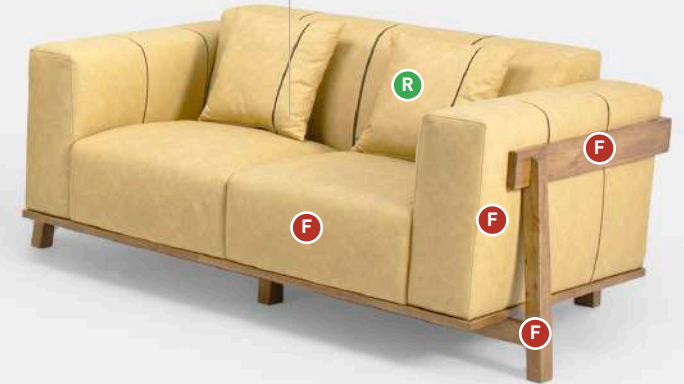

2 seater

2210 Minion sofa set

R REMOVEABLE

F FIXED

SKU	Product Name	Photo Product Colour / Customisable Parts		Features & Materials
S2210A1	1 Seater Sofa	Frame Fabric	: XNK 03-5	Zig Zag Spring High Density Sponge Kapur Wood Inner Frame Rubberwood Outer Frame
S2210B1	2 Seater Sofa	Frame Lining Fabric	: XNK 03-6	
S2210C1	3 Seater Sofa	Model Pillow Fabric	: XNK 03-5	
		Model Pillow Lining Fabric:	XNK 03-6	
		Wood / Leg Colour	: Oak