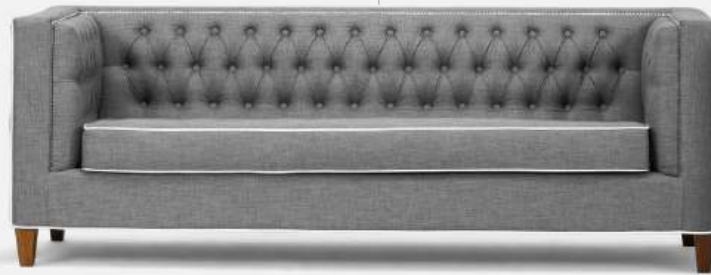

Variety of Colours
& Textures Fabric

1604 Joel Chesterfield Sofa Set

R REMOVEABLE

F FIXED

SKU	Product Name	Photo Product Colour / Customisable Parts		Features & Materials
S1604A1	1 Seater Sofa	Frame Fabric : 128-33	Frame & Seat Piping Fabric : 8889-2	High Density Sponge Kapur Wood Inner Frame Zig Zag Spring Rubberwood Leg
S1604B1	2 Seater Sofa	Seat Cushion Fabric : 128-33	Antique Nails : Chrome	
S1604C1	3 Seater Sofa	Small Pillow Fabric : 128-33	Leg Colour : Oak	
		Bolster Fabric : 128-33