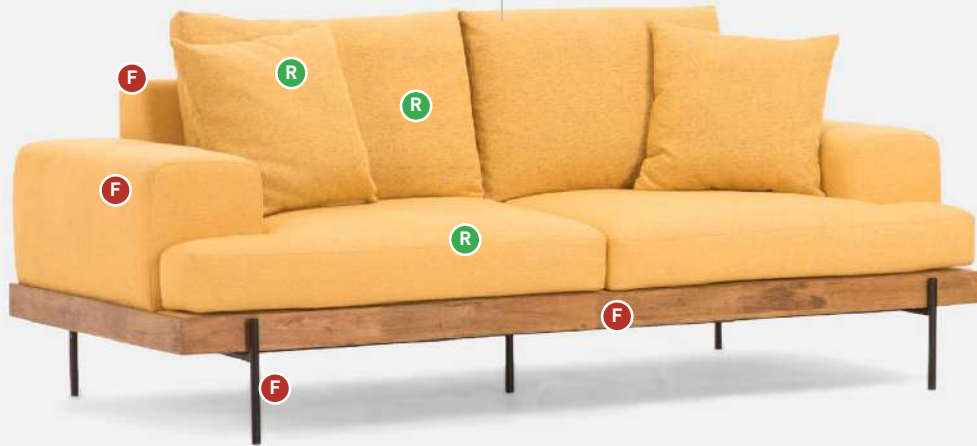

Variety of Colours
& Textures Fabric