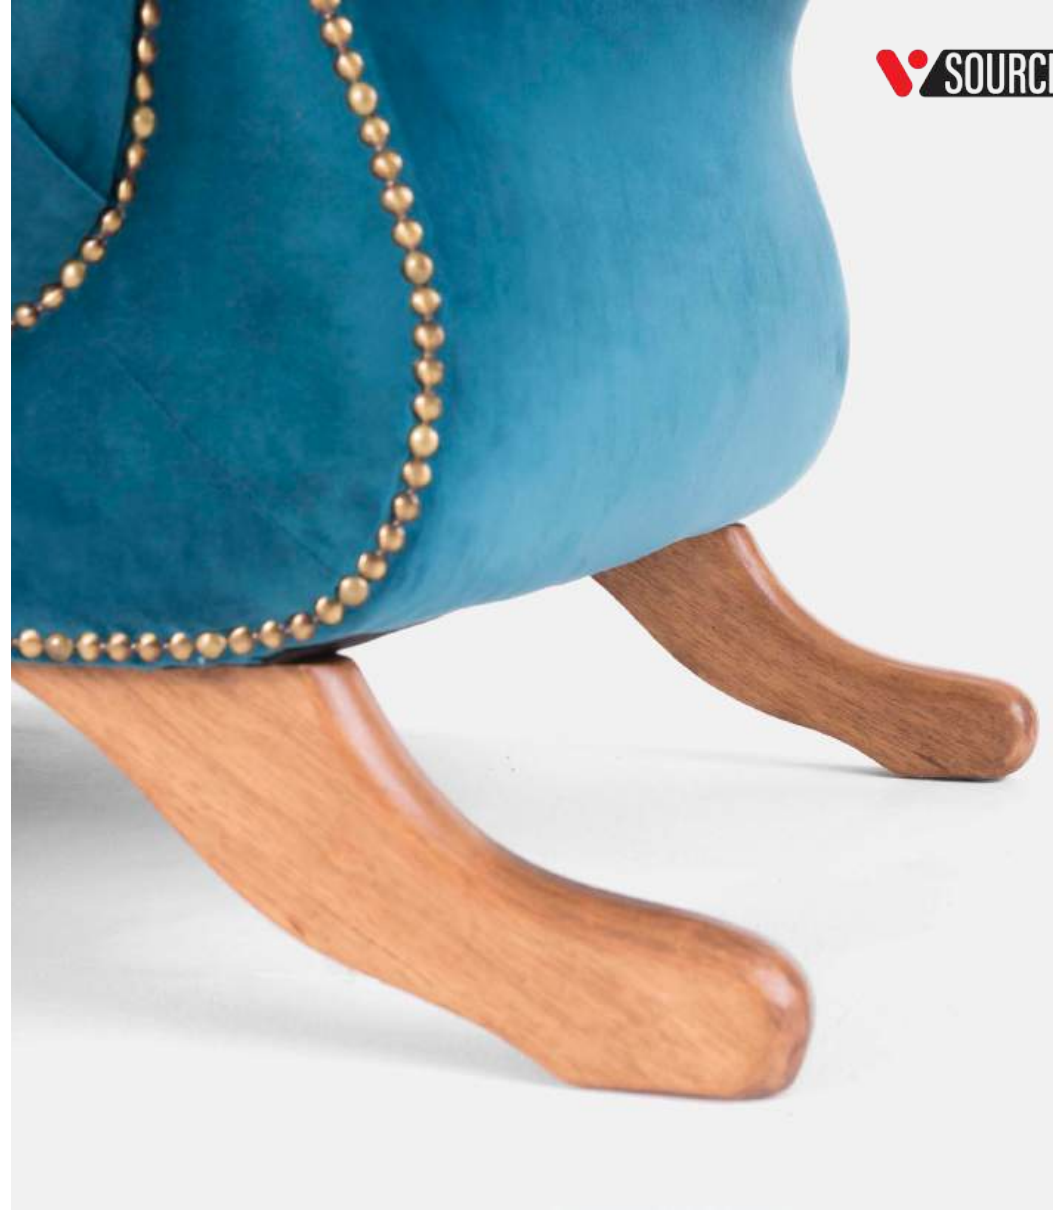

Variety of Colours
& Textures Fabric

2011 Cleopatra

Chesterfield Ottoman Bench

SKU	Product	Width	Depth	Height	Bolster Pillow	Bolster Pillow Size
A2011B	Ottoman Bench	187cm	74cm	77cm	1	27" x 7"