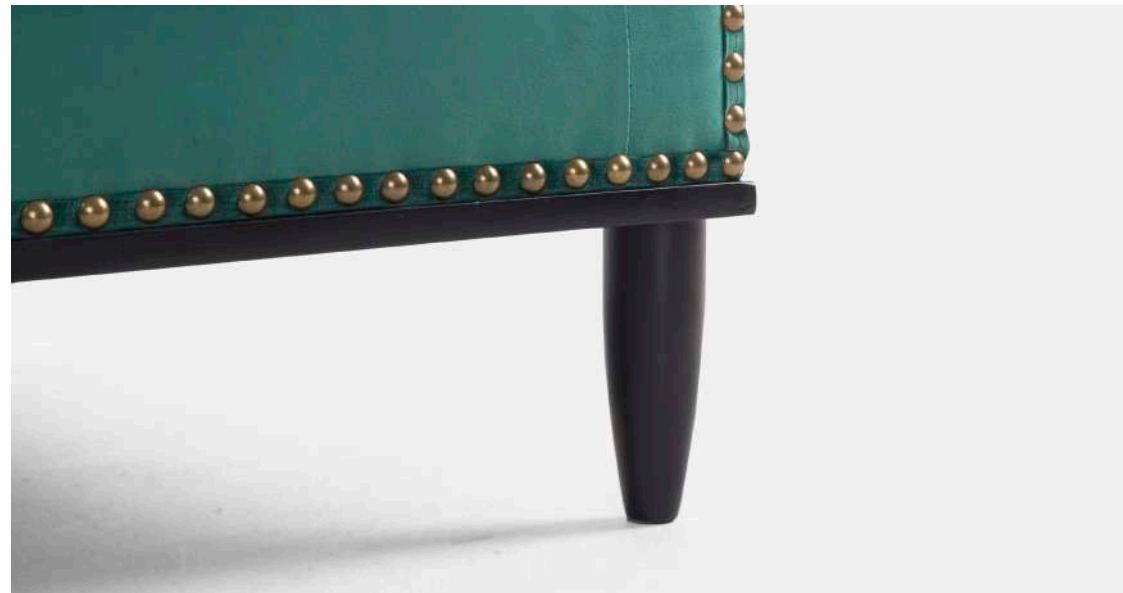

Variety of Colours
& Textures Fabric

2005 Herman

Sofa Set

SKU	Product	Width	Depth	Height	Small Pillow
S2005A1	1 Seater	96cm	86cm	76cm	1
S2005B1	2 Seater	156cm	86cm	76cm	2
S2005C1	3 Seater	214cm	86cm	76cm	2