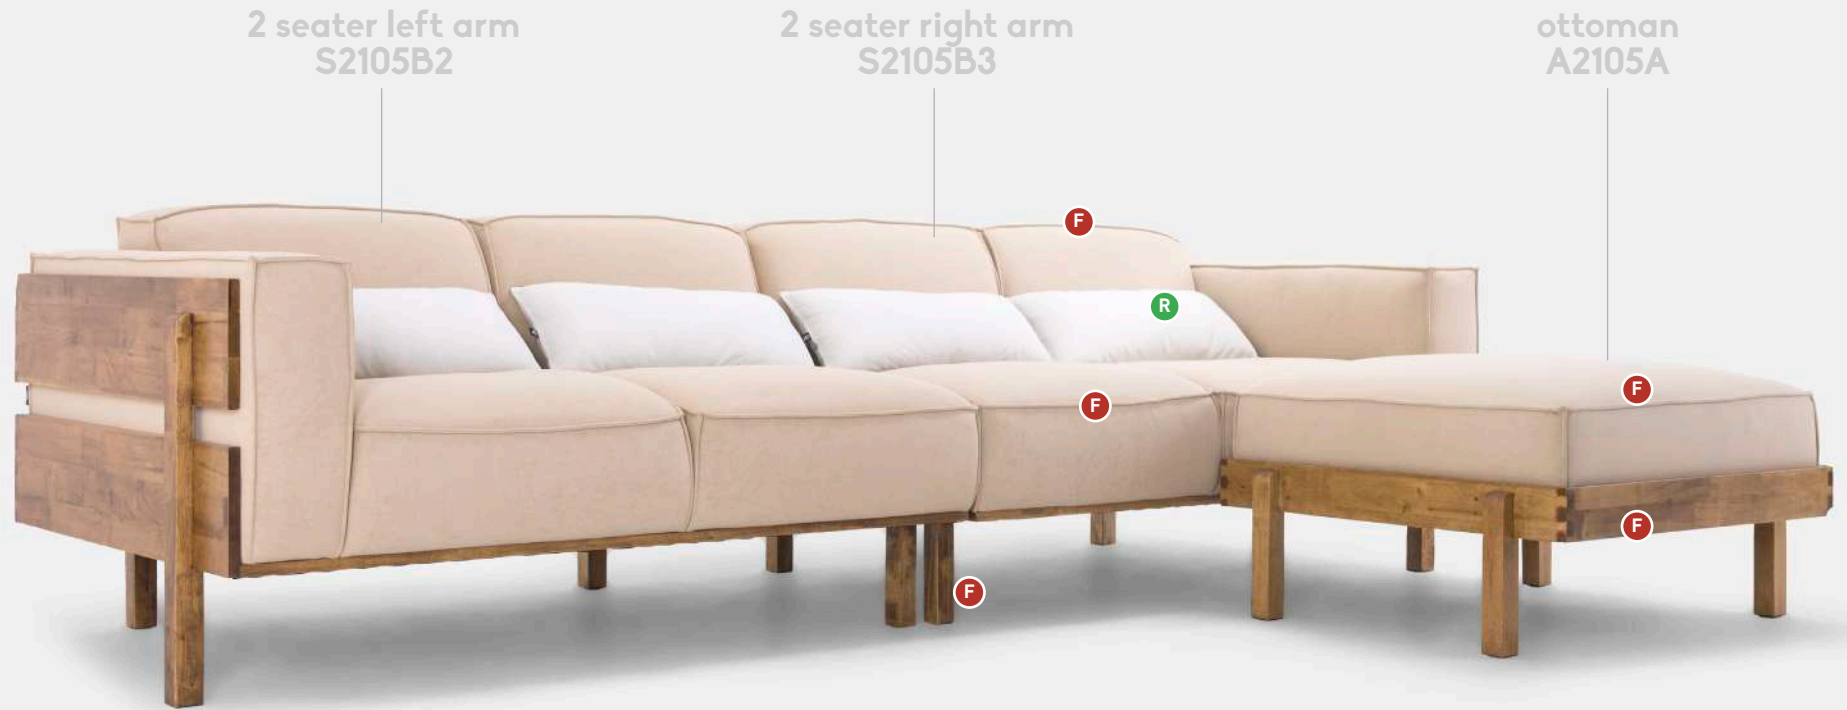

Variety of Colours
& Textures Fabric

2105 Southern Sectional Sofa Set

R REMOVEABLE
F FIXED

SKU	Product Name	Photo Product Colour / Customisable Parts	Features & Materials
S2105B2	2 Seater Left Arm Sofa	Frame Fabric : GA-03	Dovetail Joinery High Density Sponge Kapur Wood Inner Frame Rubberwood Outer Frame Zig Zag Spring
S2105B3	2 Seater Right Arm Sofa	Small Pillow Fabric : GA-03	
A2105A	Ottoman	Model Long Pillow Fabric: GA-03 Wood / Leg Colour : Oak